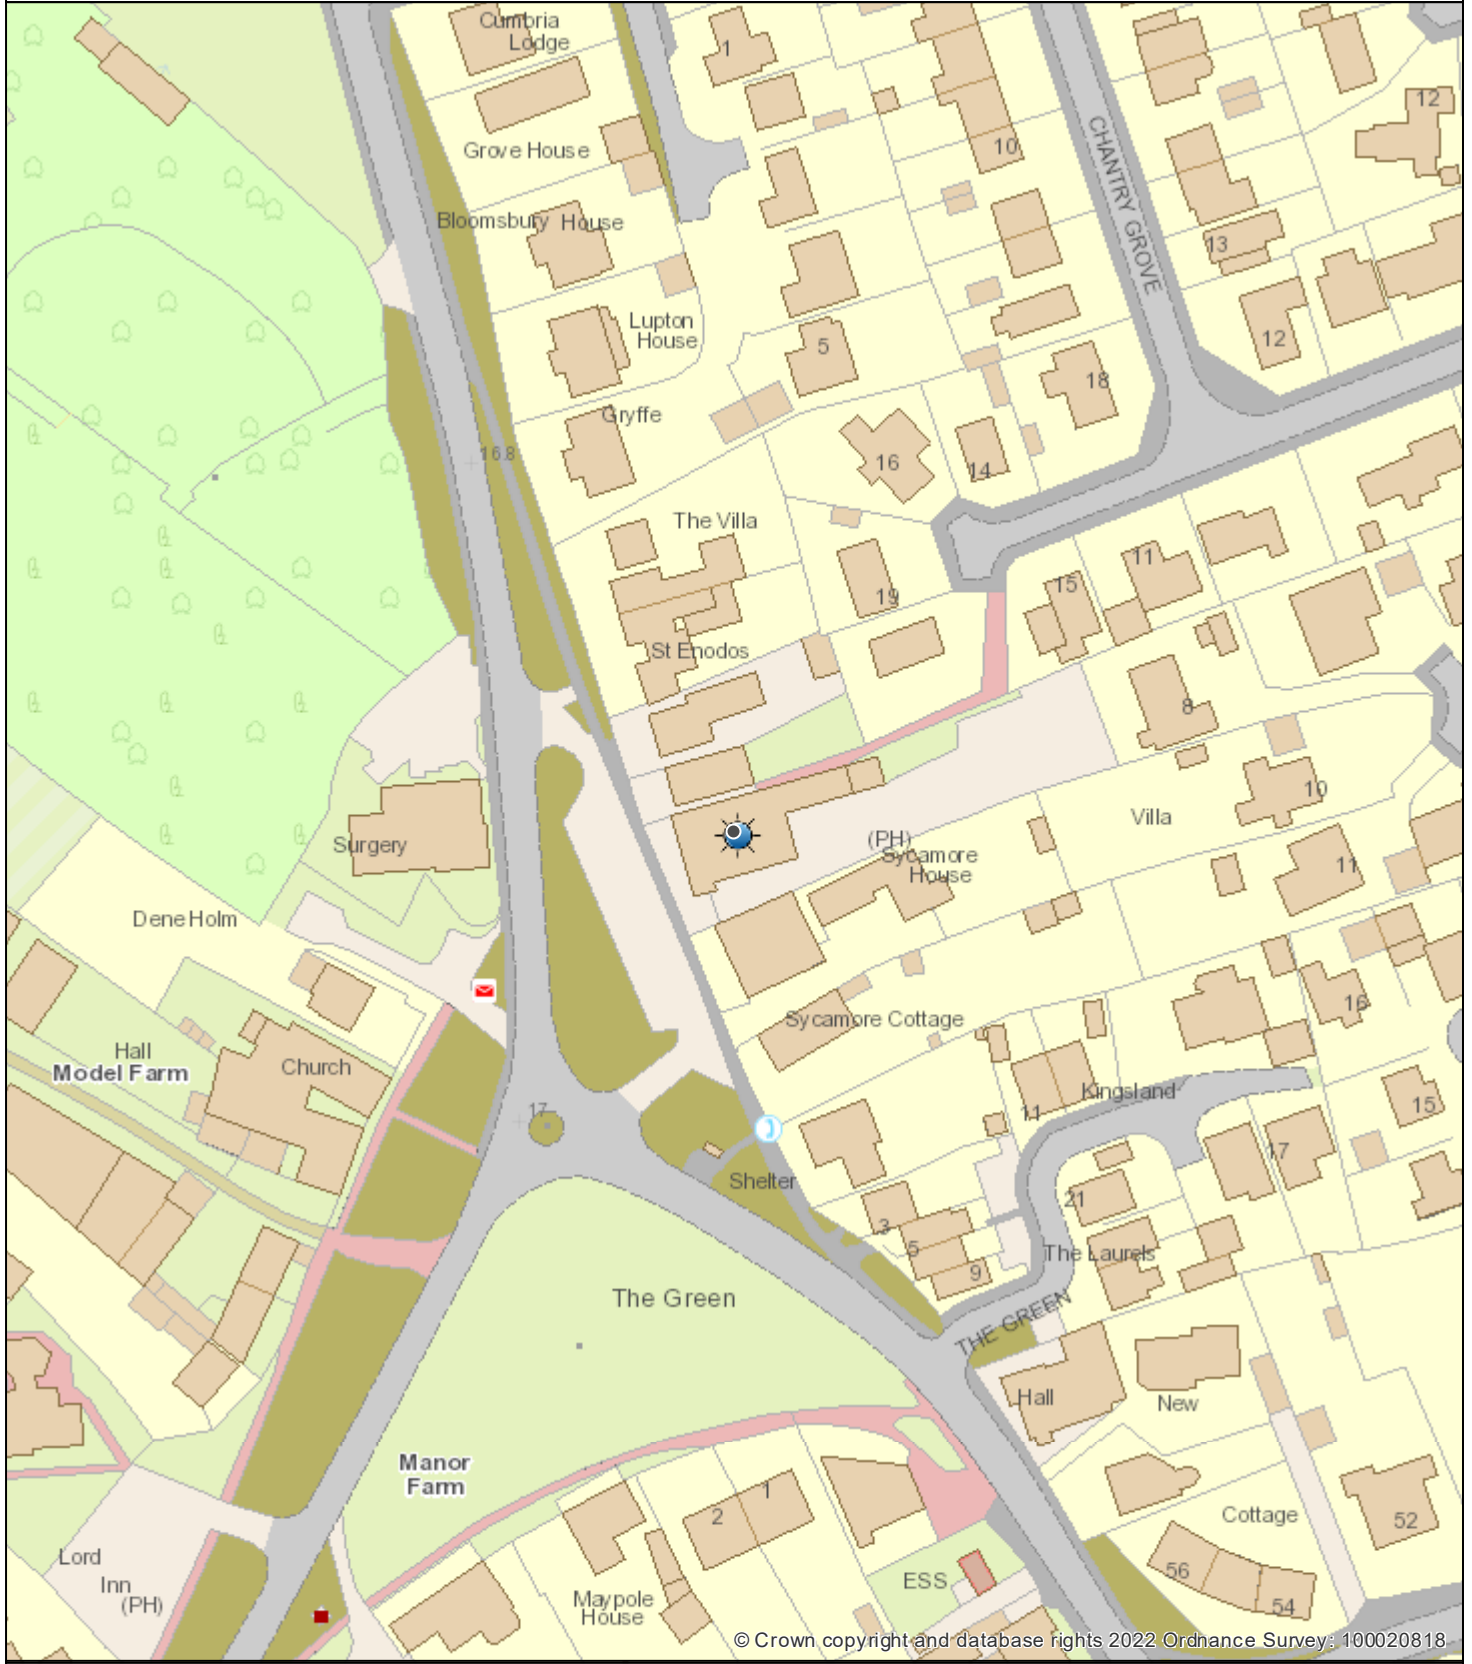

# Map of area

**Date:** 23 Jun 2022  
**Author:** City of York Council  
**Scale:** 1:1,250